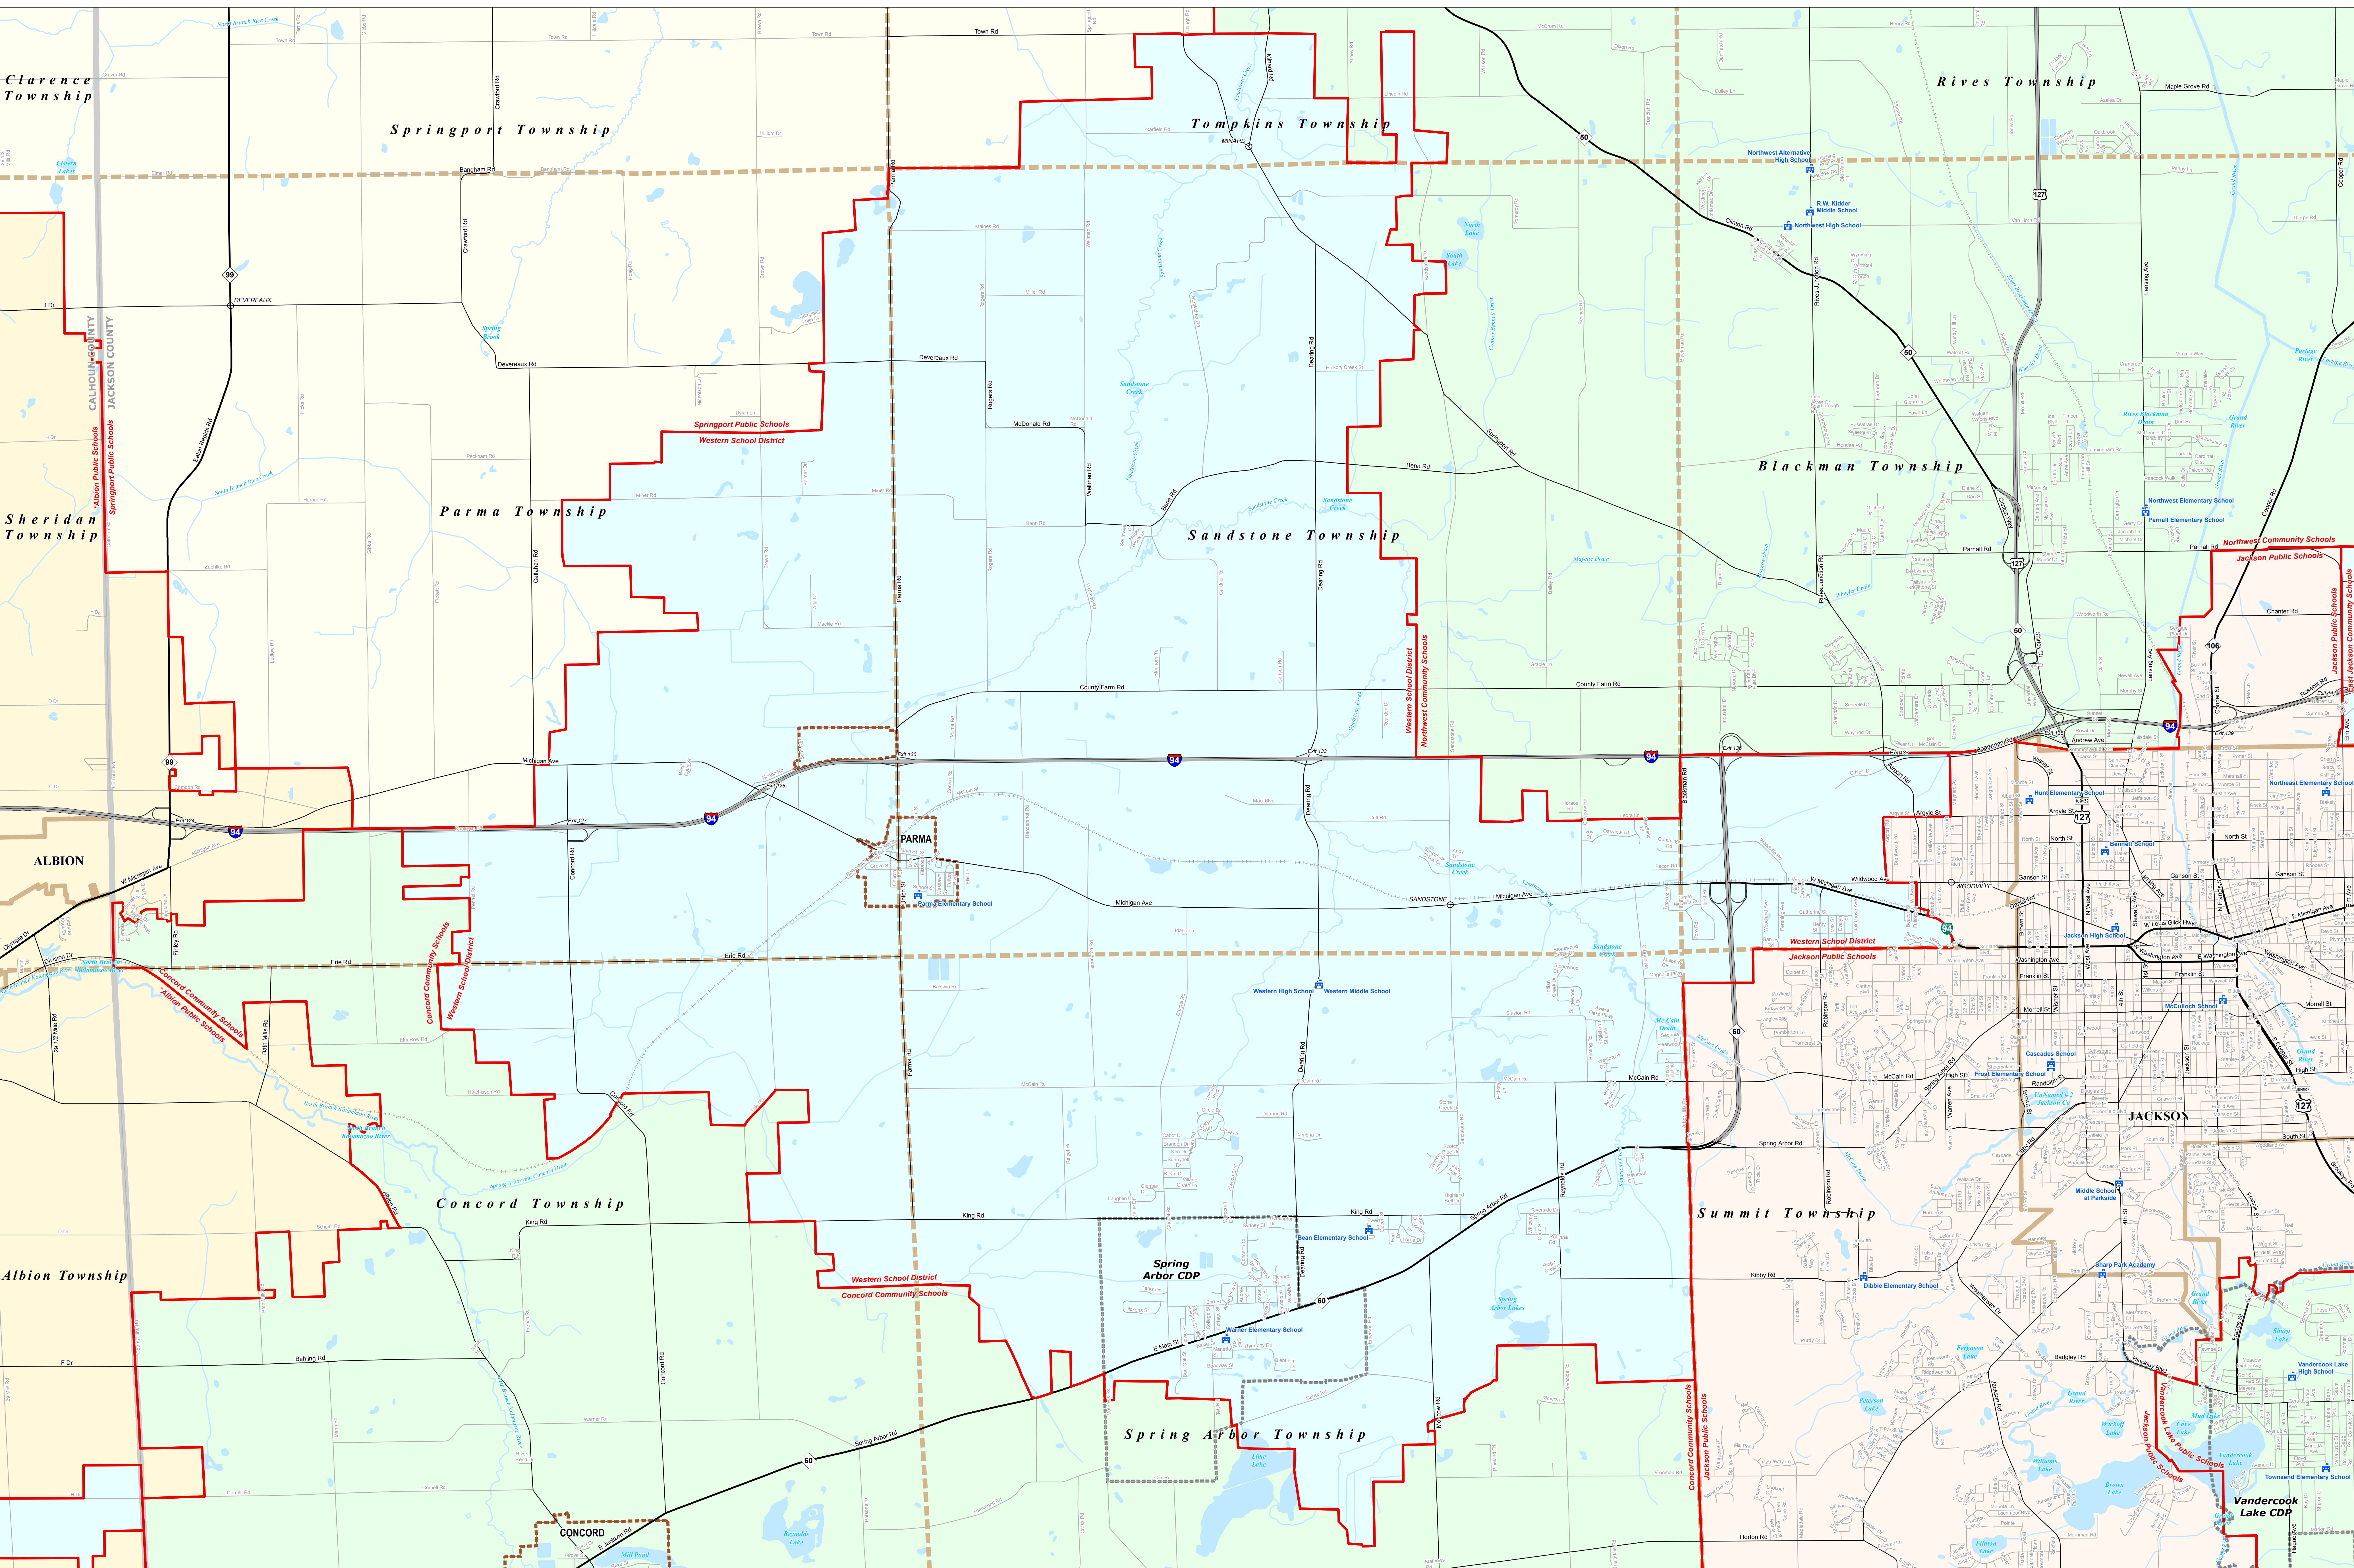

WESTERN SCHOOL DISTRICT

Jackson ISD

0 0.25 0.5 1 Miles

All information presented in this publication is in the public domain and may be reproduced, reprinted, and redistributed as desired.

Legend	
School District	School
County	Unincorporated Place
City	Water Feature
Township	Freeway
Village	Highway
Census Designated Place	Primary Road
	Local Road
	Railroad
	River, Stream, or Drain